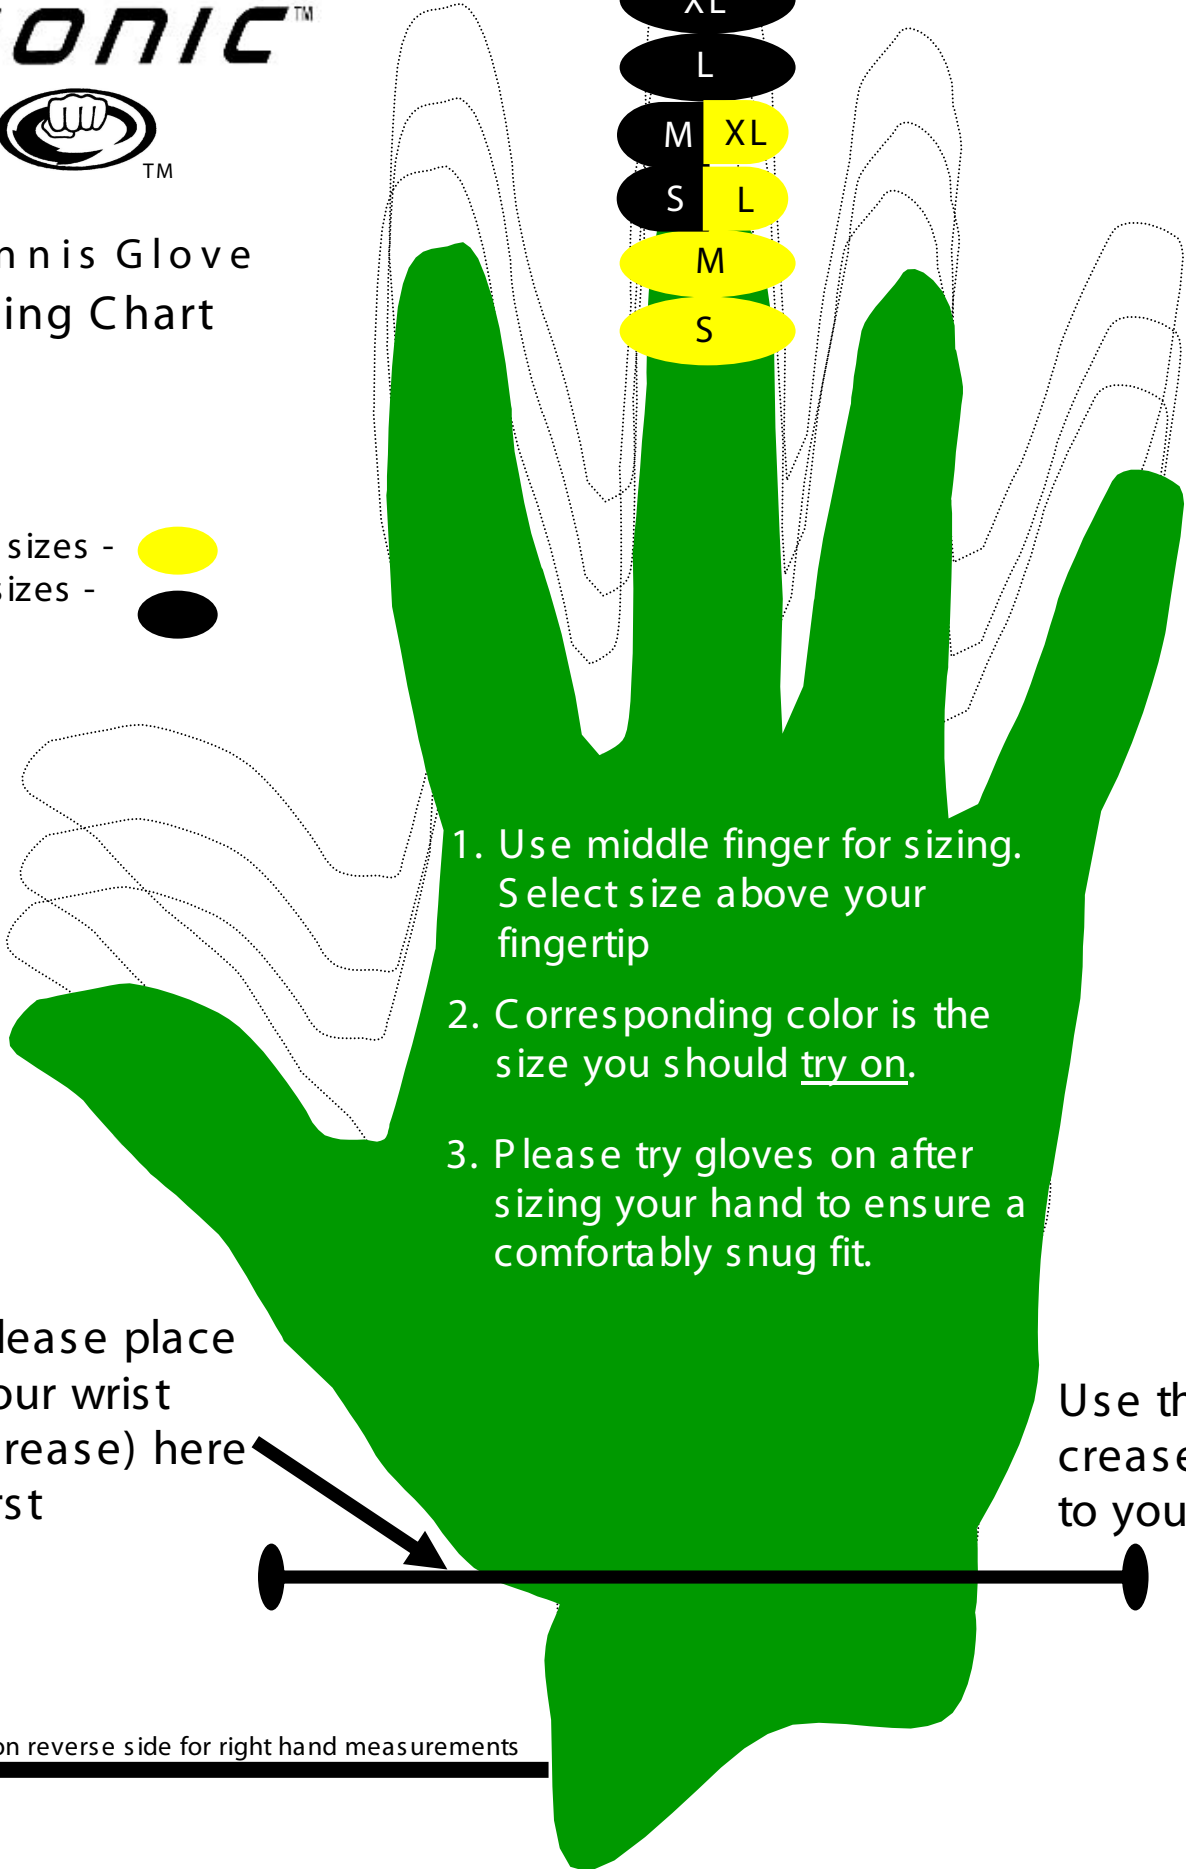

## Tennis Glove Sizing Chart

Ladies sizes -   
Mens sizes - 

- XXXL
- XXL
- XL
- L
- M XL
- S L
- M
- S

1. Use middle finger for sizing. Select size above your fingertip
2. Corresponding color is the size you should try on.
3. Please try gloves on after sizing your hand to ensure a comfortably snug fit.

Please place your wrist (crease) here first

Use the wrist crease closest to your palm

Look on reverse side for right hand measurements